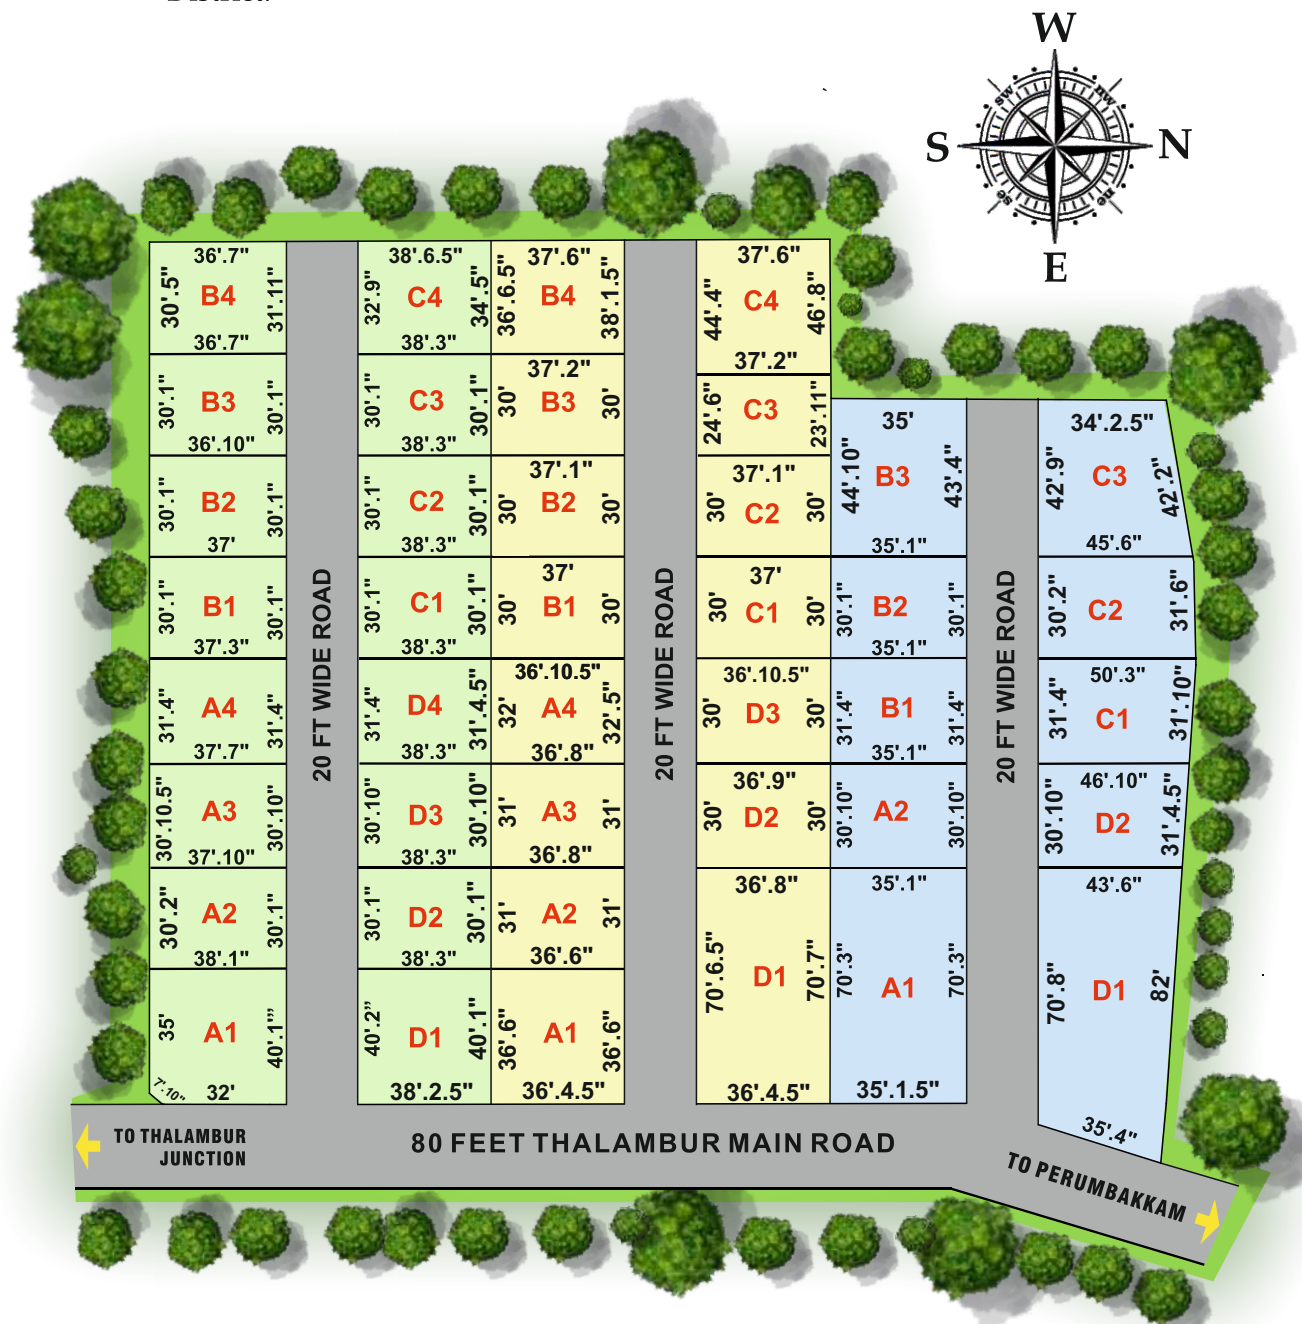

SATHIYAM HOUSING
A Vision for Your Future

PREMIUM PLOTS AT

OMR

THALAMBUR, OMR

BLOOMING GARDEN

PREMIUM PLOTS AT THALAMBUR, OMR

PHASE - I

Site Plan Showing The Proposed Regularization of Sub Division Plot in S.No: 5/3A at Thalambur Village karana Panchayat, Thiruporur Taluk, Chengalpattu District.

PHASE - II

Site Plan Showing The Proposed Regularization of Sub Division Plot in S.No: 5/3B at Thalambur Village, karana Panchayat, Thiruporur Taluk, Chengalpattu District.

PHASE - III

Site Plan Showing The Proposed Regularization of Sub Division Plot in S.No: 5/4B & 12/1B3 at Thalambur Village, karana Panchayat, Thiruporur Taluk, Chengalpattu District.

PHASE - I
 PHASE - II
 PHASE - III

PHASE - I

PLOT	AREA
A1	1516
A2	1139
A3	1159
A4	1171
B1	1114
B2	1109
B3	1104
B4	1135
C1	1147
C2	1147
C3	1147
C4	1280
D1	1529
D2	1147
D3	1175
D4	1195

PHASE - II

A1	1311
A2	1116
A3	1119
A4	1161
B1	1089
B2	1093
B3	1098
B4	1373
C1	1090
C2	1092
C3	878
C4	1680
D1	2546
D2	1079
D3	1081

AVENUE TREES

BLACK TOP ROAD

SWEET GROUND WATER

PORTABLE EB CONNECTIVITY

KEY DISTANCES

- SHOLINGANALLUR - 10 Mins
- SIRUSERI - 10 Mins
- TAMBARAM - 35 Mins
- THIRUVANMIYUR - 35 Mins
- VIVIRA MALL - 05 Mins
- MEDAVAKKAM - 10 Mins
- SIPCOT ELCOT - 10 Mins
- KELAMBAKKAM - 15 Mins
- ADYAR - 45 Mins
- MARINA MALL - 10 Mins